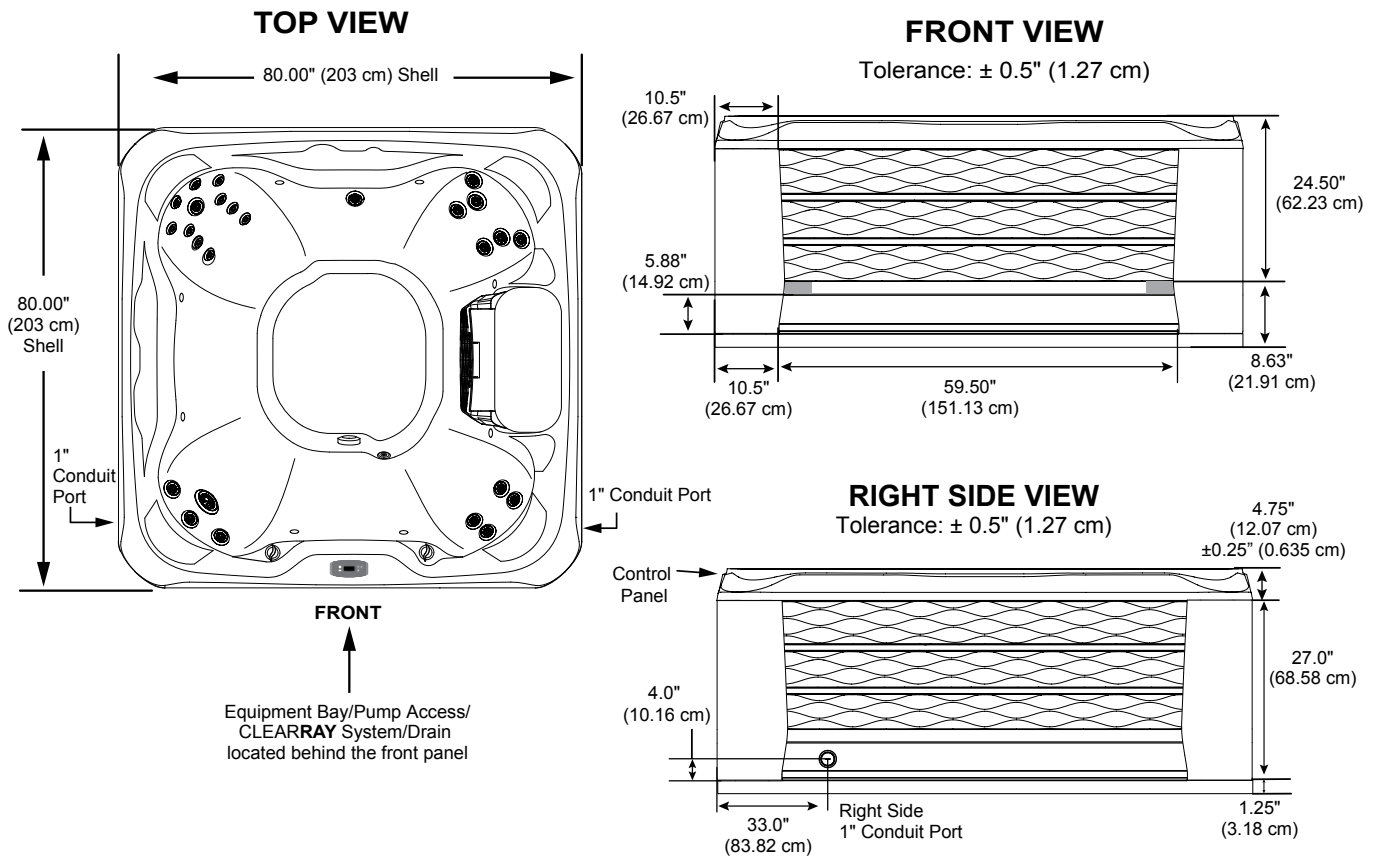

(B) Air control - Activates Seat D Jets (6 - SL3) + Seat E Jets (4 - SL3R)

- Jets Pump 1: Powers All Jets when running

26 Total Jets

Spa Operation Subject To Change Without Notice

SEAT DEPTHS

A = 23.50" (59.69 cm)
B = 20.75" (52.71 cm)
C = 25.00" (63.50 cm)
D = 22.00" (55.88 cm)

E = 25.50" (64.77 cm)
F = 23.75" (60.33 cm)
G = 21.75" (55.25 cm)
H = 30.00" (76.20 cm)

Listed dimensions represent distance from top of acrylic to lowest point in seat. Tolerance $\pm 0.5"$ (1.27 cm).

Dimensions/Specifications Subject To Change Without Notice

Sundance Spas 680 Prado

Portable Dimensions

IMPORTANT! Always measure each hot tub for exact dimensions BEFORE designing its foundational support and/or decking.

Dimensions/specifications subject to change without notice. Tolerance: $\pm 0.5"$ (1.27 cm)

Dimensions/Specifications Subject To Change Without Notice