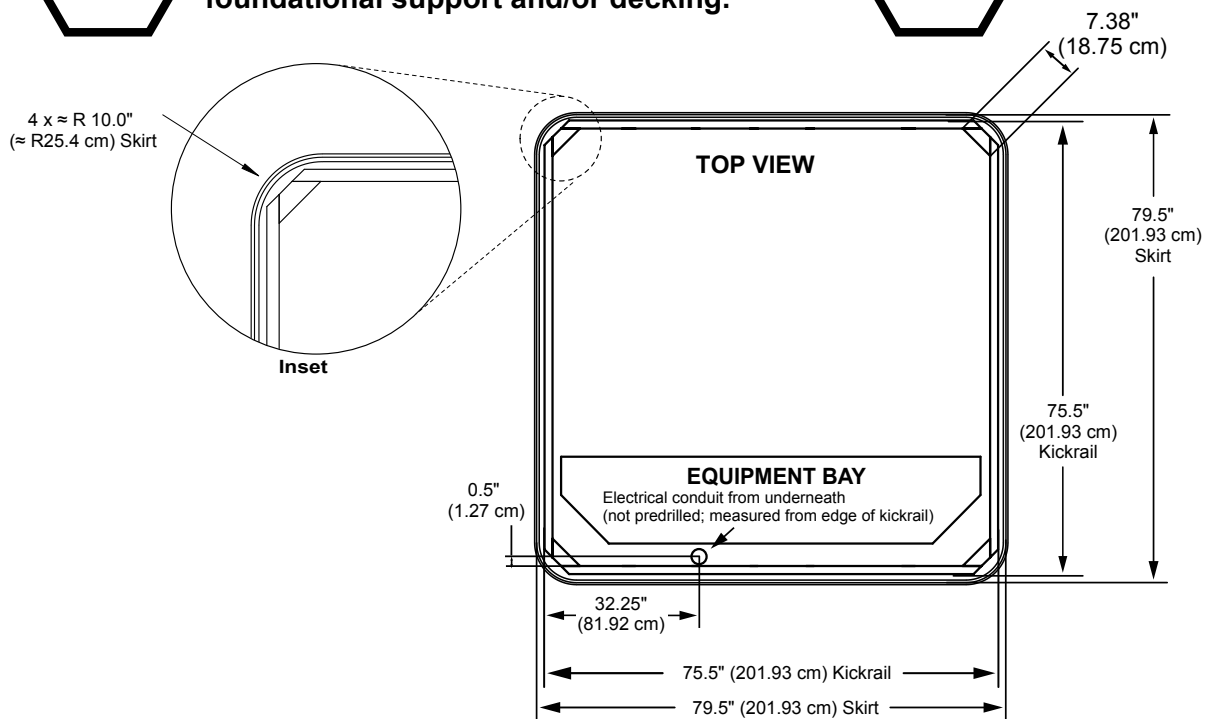

(B) Air control - Activates Seat D Jets (6 - SL3) + Seat E Jets (4 - SL3R)

- Jets Pump 1: Powers All Jets when running

26 Total Jets

Spa Operation Subject To Change Without Notice

SEAT DEPTHS

A = 23.50" (59.69 cm)
B = 20.75" (52.71 cm)
C = 25.00" (63.50 cm)
D = 22.00" (55.88 cm)

E = 25.50" (64.77 cm)
F = 23.75" (60.33 cm)
G = 21.75" (55.25 cm)
H = 30.00" (76.20 cm)

Listed dimensions represent distance from top of acrylic to lowest point in seat. Tolerance $\pm 0.5"$ (1.27 cm).

Dimensions/Specifications Subject To Change Without Notice

Sundance Spas 680 Prado

Portable Dimensions

IMPORTANT! Always measure each hot tub for exact dimensions BEFORE designing its foundational support and/or decking.

Dimensions/specifications subject to change without notice. Tolerance: $\pm 0.5"$ (1.27 cm)

Dimensions/Specifications Subject To Change Without Notice